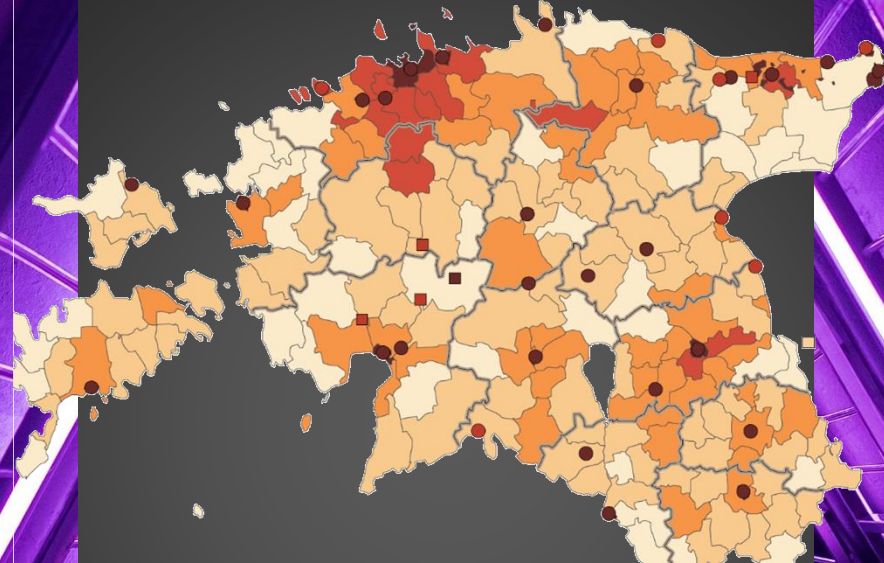

Terve Eesti