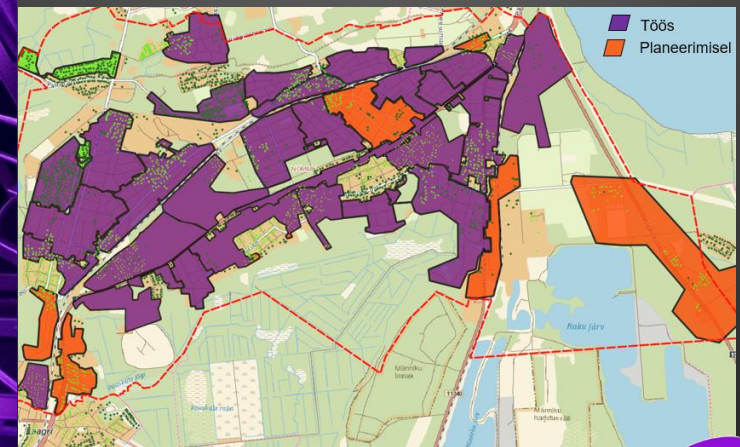

50 / 50

Tervikvaade