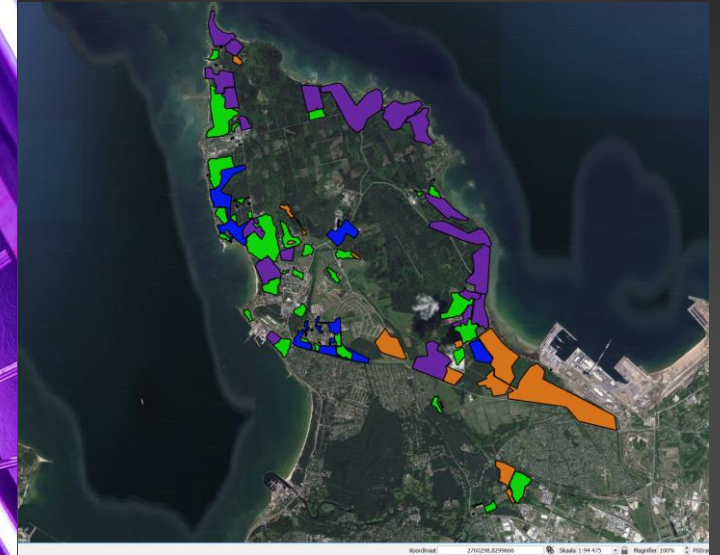

50 / 50

Tervikvaade